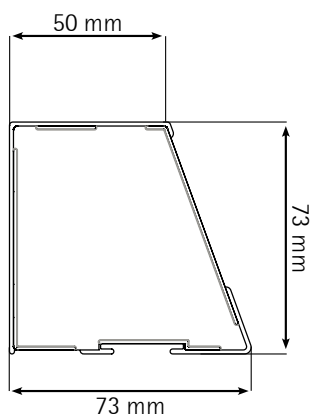

EVoline® R-Dock Individual