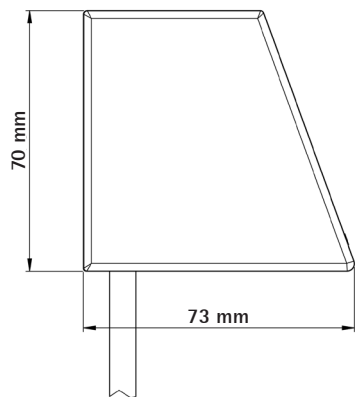

Datenblatt

EVoline® R-Dock