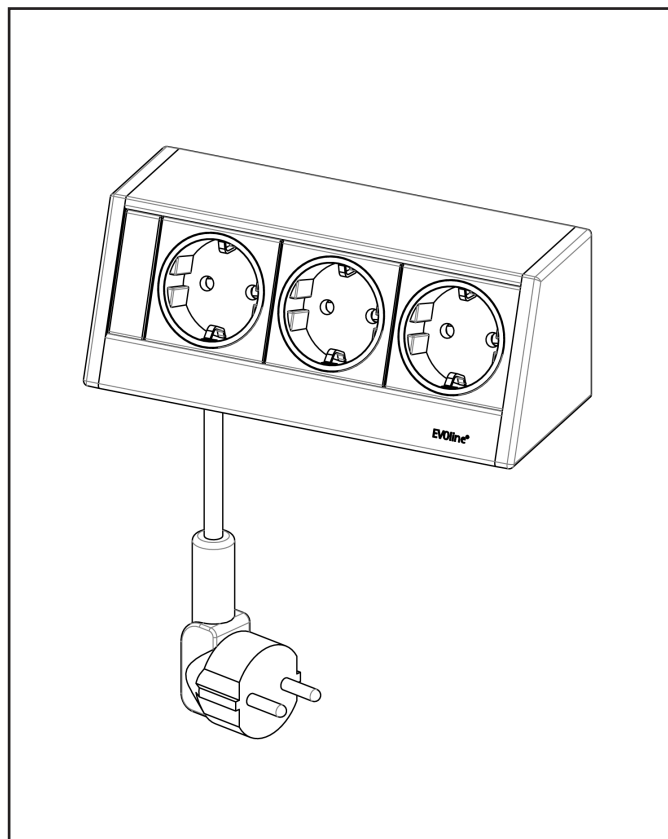

Datenblatt

EVoline® R-Dock